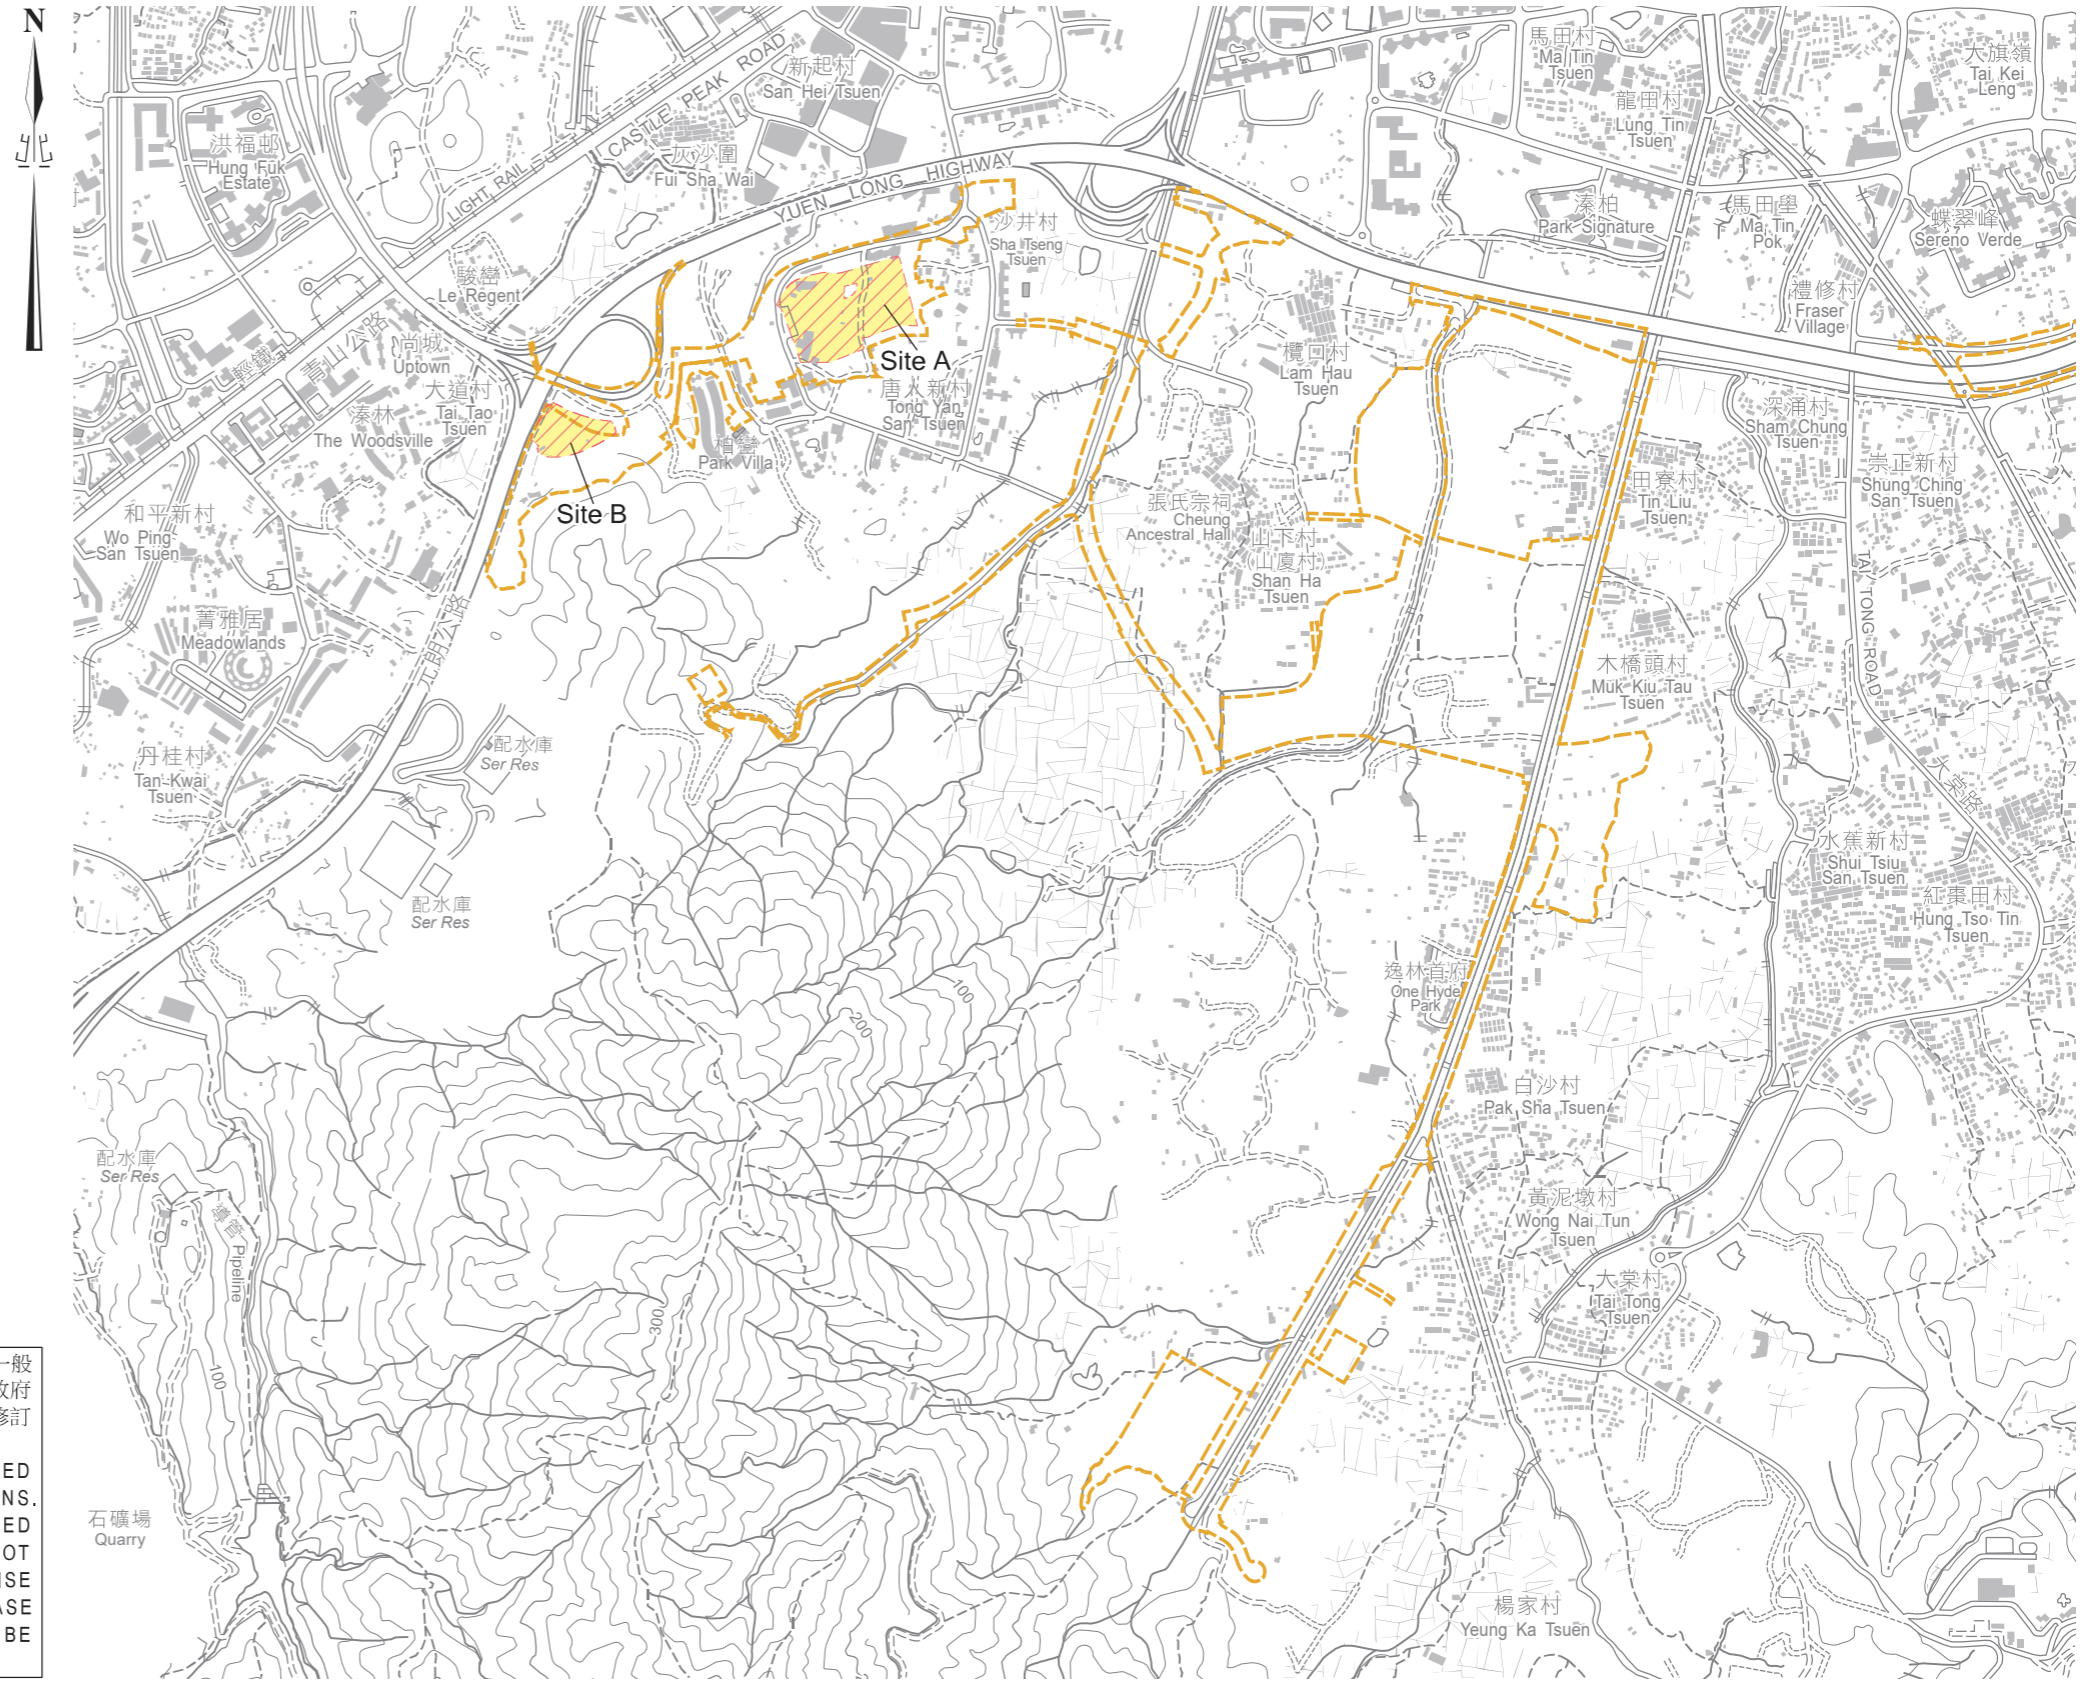

圖例 LEGEND

- 元朗南新發展區第二期發展  
SECOND PHASE DEVELOPMENT OF YUEN LONG SOUTH NEW DEVELOPMENT AREA
  
- 可供申請契約修訂(包括原址換地)的元朗南新發展區第二期發展用地  
SITES OPEN FOR APPLICATION FOR LEASE MODIFICATION  
(INCLUDING IN-SITU LAND EXCHANGE) IN  
SECOND PHASE OF YUEN LONG SOUTH NEW DEVELOPMENT AREA

本圖則所標示的用地，於參照相關的經修訂的建議發展大綱圖和分區計劃大綱圖後繪製，僅作一般參考之用，必要時可能予以更改或修訂。本圖則，或對本圖則的任何更改或任何修訂，不構成由政府作出的任何陳述，也不得引起申請人的任何期望，認為其就本圖則所標示的任何用地提出的契約修訂／原址換地申請，將獲得處理或批准。

THE SITES SHOWN ON THIS PLAN ARE DRAWN UP WITH REFERENCE TO THE RELATED REVISED RECOMMENDED OUTLINE DEVELOPMENT PLAN AND OUTLINE ZONING PLANS. THE SITES ARE FOR GENERAL REFERENCE ONLY AND MAY BE CHANGED OR AMENDED AS NECESSARY. THE PLAN OR ANY CHANGES OR ANY AMENDMENTS THEREOF SHALL NOT CONSTITUTE ANY REPRESENTATION ON THE PART OF THE GOVERNMENT OR GIVE RISE TO ANY EXPECTATION ON THE PART OF THE APPLICANT THAT APPLICATION FOR LEASE MODIFICATION/IN-SITU LAND EXCHANGE OF ANY OF THE SITES AS INDICATED WILL BE PROCESSED OR APPROVED.

只作識別用 FOR IDENTIFICATION PURPOSES ONLY

地政總署 新發展區組  
New Development Area Section  
Lands Department

圖則由元朗測量處繪製  
Plan Prepared by District Survey Office, Yuen Long

© 香港特別行政區政府－版權所有 Copyright reserved - Hong Kong SAR Government

底圖編號 Base Map No. 6 (組別 Series HM20C/2)

分區計劃大綱圖編號 O.Z.P. No. S/YL-TT/20, S/YL-TYST/14 & S/YL/27

參考圖編號 Reference Plan No. -----

圖則編號 PLAN No. YLM11297